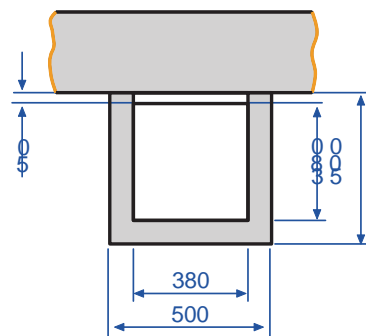

LAUNDRY CHUTE SYSTEM TO ENCASE

INSTALLATION DETAILS