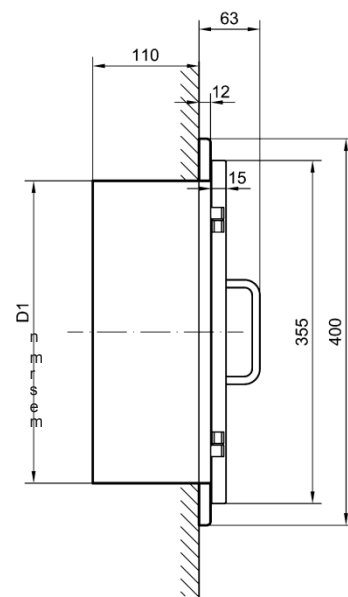

	Article Nr.:	Description
	091622	Extension piece 500 mm, high gloss stainless steel with laundry chute door
	091713	Laundry chute lid with handle, high gloss stainless steel
	091706	Extension piece 1000 mm, Ø 300 mm high gloss stainless steel
	091707	Extension piece 500 mm, Ø 300 mm high gloss stainless steel
	091720	Extension piece 150 mm, Ø 300 mm high gloss stainless steel
	091710	Wall bracket, Ø 300 mm high gloss stainless steel
	091711	Locking band, Ø 300 mm high gloss stainless steel
	091715	45° Elbow, Ø 300 mm high gloss stainless steel
	091719	30° Elbow, Ø 300 mm high gloss stainless steel
	091718	15° Elbow, Ø 300 mm high gloss stainless steel
	091705	90° Elbow, Ø 300 mm high gloss stainless steel
	091722	T-piece, Ø 300 mm high gloss stainless steel
	091708	End piece 1000 mm, Ø 300 mm high gloss stainless steel with flanged edge
	091709	End piece 500 mm, Ø 300 mm high gloss stainless steel with flanged edge

DETAILS LAUNDRY CHUTE DOORS

Art.-Nr.	D1
091601	Ø 248 mm
091602	Ø 248 mm
091603	Ø 314 mm
091604	Ø 314 mm
091612	Ø 288 mm
091616	Ø 288 mm

Front View:

Side View A-A:

LAUNDRY CHUTE DOORS FOR PLASTIC Ø 250 MM AND Ø 300 MM PIPE SYSTEMS

Article Nr.:	Description
091601*	Laundry chute door, white, for Ø 250 mm plastic pipe system Ø 248 mm connection
091603*	Laundry chute door, white, for Ø 300 mm plastic pipe system Ø 314 mm connection
091602*	Laundry chute door, stainless steel, for Ø 250 mm plastic pipe system Ø 248 mm connection
091604*	Laundry chute door, stainless steel, for Ø 300 mm plastic pipe system Ø 314 mm connection