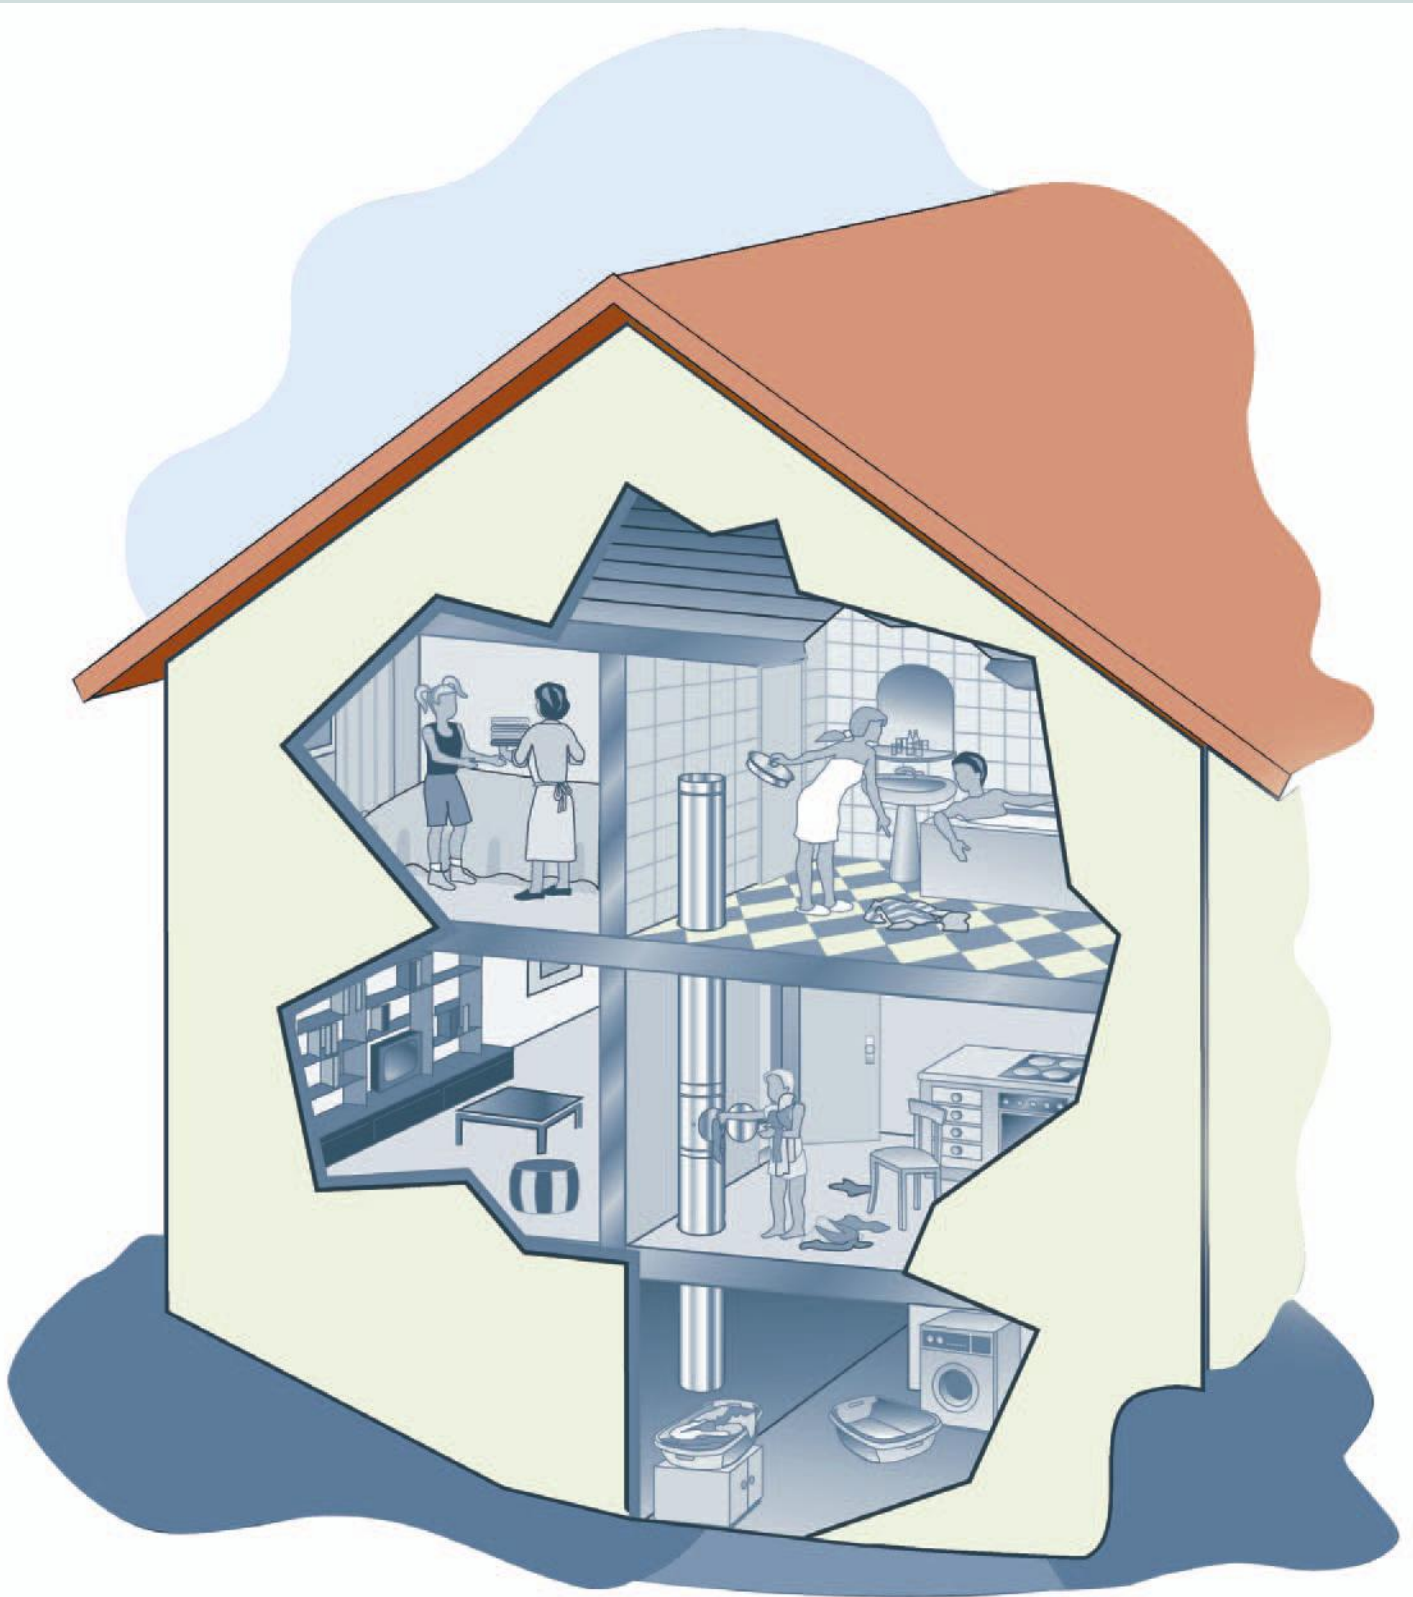

VISIBLE LAUNDRY CHUTE SYSTEM