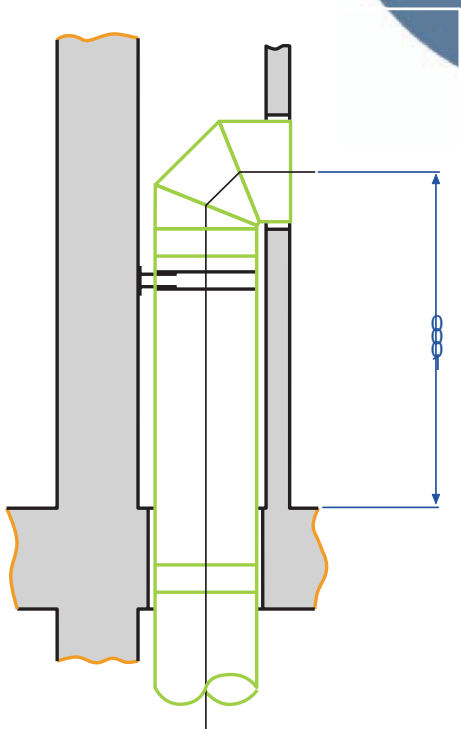

LAUNDRY CHUTE SYSTEM TO ENCASE

INSTALLATION DETAILS